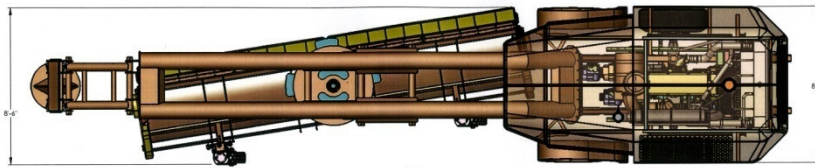

TOW 5200 SNOsaw™

High Speed Towed Runway Broom

Working Position (Side View)

Working Position (Top View)

TOP VIEW (TRANSPORT POSITION)

- High Speed Tow Frame
- Pintle Eye or 5th Wheel
- Rear Steer Axle
- High Speed Broom Head
- Large Capacity Air Blast
- 102" Transport Width
- Electronic Engine
- Integrated Controls
- Weight Transfer System