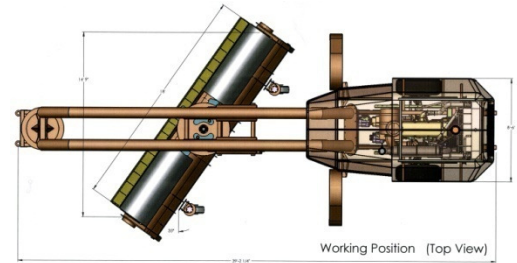

TOW 5200 SNOsaw™

High Speed Towed Runway Broom

Working Position (Side View)

Working Position (Top View)

TOP VIEW (TRANSPORT POSITION)

- High Speed Tow Frame
- Pintle Eye or 5th Wheel
- Rear Steer Axle
- High Speed Broom Head
- Large Capacity Air Blast
- 102" Transport Width
- Electronic Engine
- Integrated Controls
- Weight Transfer System