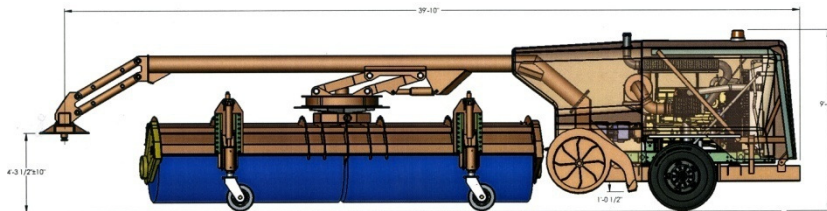

TOW 5200 SNOsaw™

High Speed Towed Runway Broom

Working Position (Side View)

Working Position (Top View)

TOP VIEW (TRANSPORT POSITION)

- High Speed Tow Frame
- Pintle Eye or 5th Wheel
- Rear Steer Axle
- High Speed Broom Head
- Large Capacity Air Blast
- 102" Transport Width
- Electronic Engine
- Integrated Controls
- Weight Transfer System