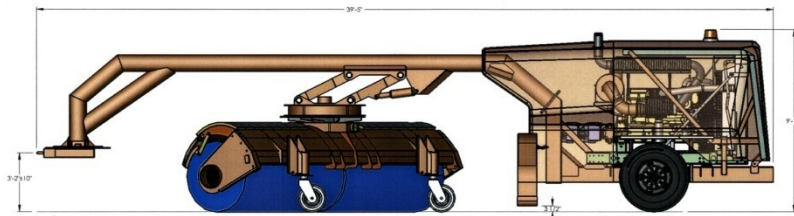

TOW 5200 SNOsaw™

High Speed Towed Runway Broom

Working Position (Side View)

Working Position (Top View)

TOP VIEW (TRANSPORT POSITION)

- High Speed Tow Frame
- Pintle Eye or 5th Wheel
- Rear Steer Axle
- High Speed Broom Head
- Large Capacity Air Blast
- 102" Transport Width
- Electronic Engine
- Integrated Controls
- Weight Transfer System